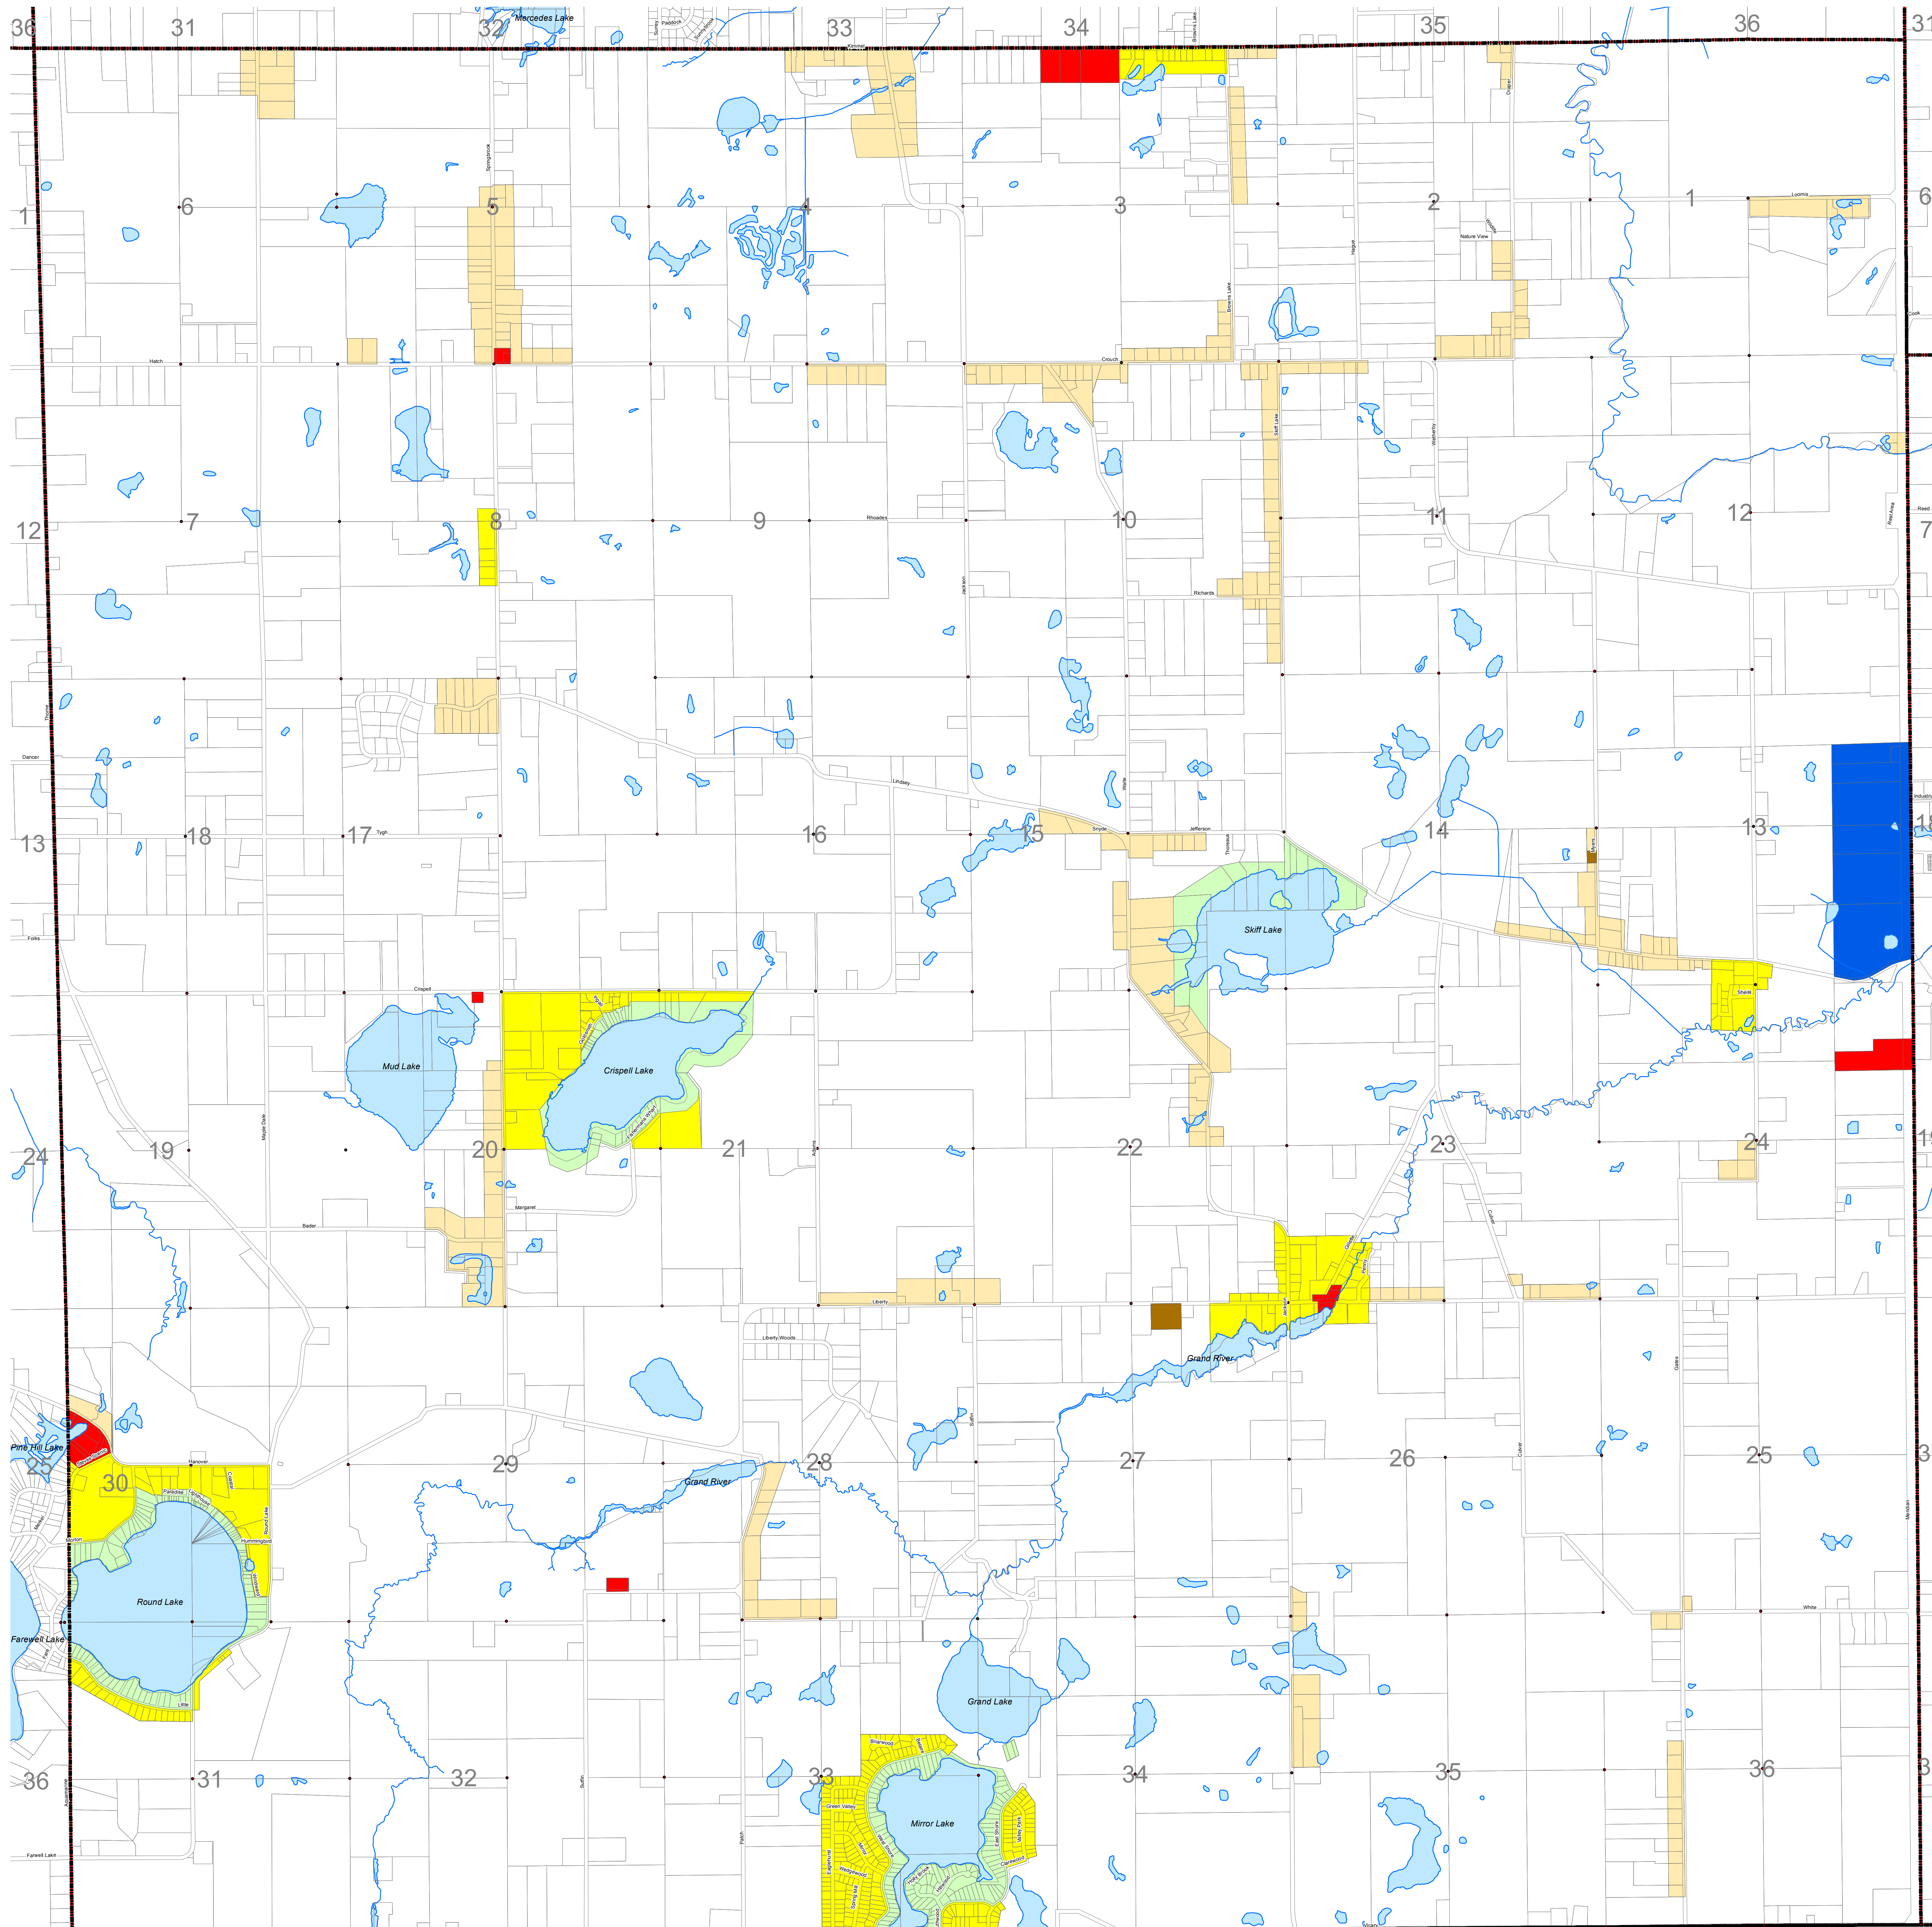

# LIBERTY TOWNSHIP

Jackson County, Michigan

## OFFICIAL ZONING MAP

### LEGEND

-  AG-1 Agricultural
-  RNF-1 Rural Non-Farm Residential
-  RL-1 Lake Residential
-  RS-1 Suburban Residential
-  RM-1 Multiple Family Residential
-  C-1 General Commercial
-  I-1 Light Industrial

Date of Last Zoning Revision: July 28, 2011  
Date of Map Revision: March 18, 2015